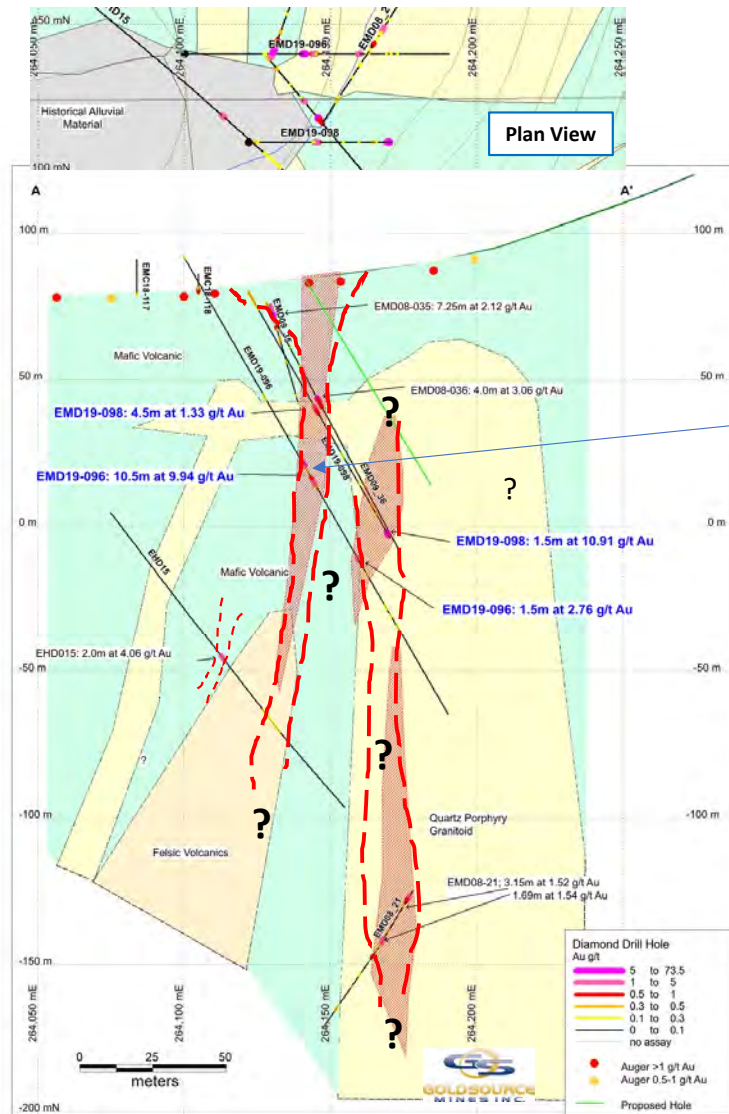

Figure 5
Cross Section of Powis Target
Looking North

EMD19-096
 81.0 to 82.5m
 64.80 gpt Au

EMD19-096
 88.5 to 90.0m
 3.21 gpt Au

Note: All numbers rounded.